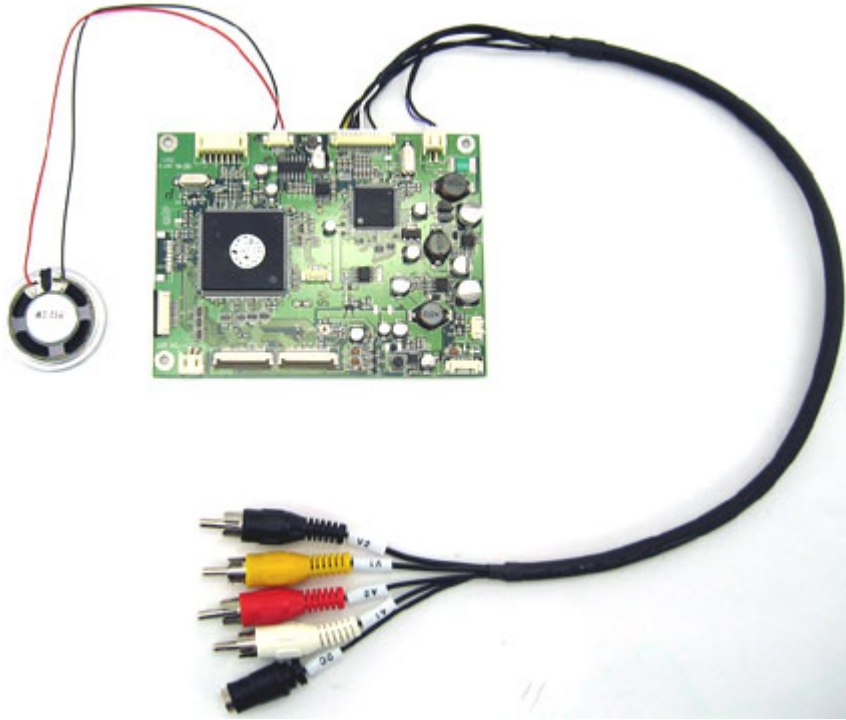

19.95 EUR
incl. 19% VAT, plus [shipping](#)

This kit adds a speaker and an additional Video input with automatic switching (signal detection) to your CTF Open-Frame TFT display.

Compatible with all CTF-Open-Frame TFT displays (except CTF1210-M)

Scope of supply :

- Speaker
- 2x cable set (there are 2 different model revisions)